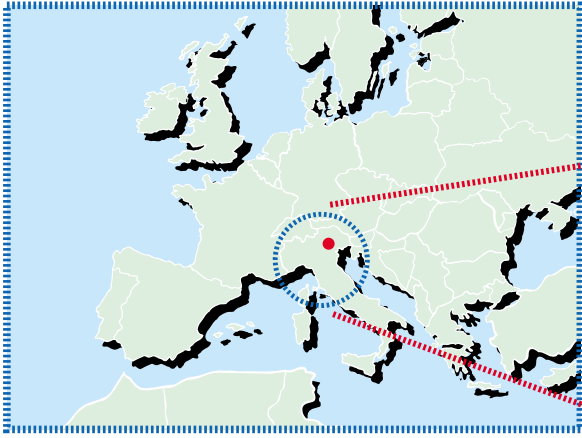

POLIDORO

POLIDORO S.p.A.
Via Lago di Misurina, 76 - Z.I.
36015 SCHIO (VI) Italia - C.P. 297
Telefono: 0039-0445.678678 r.a. - Fax: 0039-0445.678679
http://www.polidoro.com - e.mail: polidoro@polidoro.com

POLIDORO USA inc.
P.O. Box 728 Oceanside, CA 92054
Telephone (760) 433-1739 - Telefax (760) 967 - 7424
Warehouses: Nashville, TN - Los Angeles, CA
e-mail: polidoroua@polidoro.com