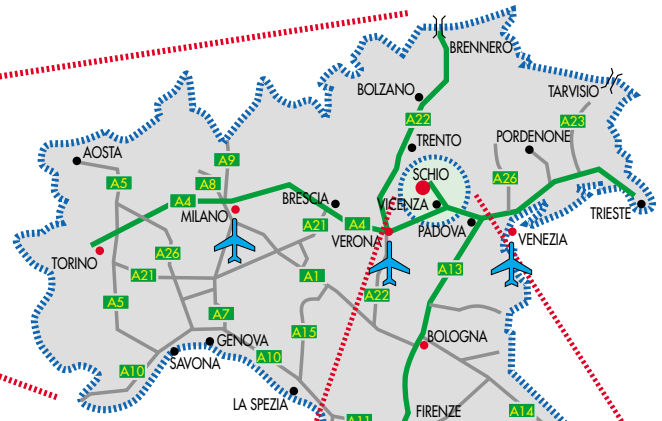

POLIDORO

POLIDORO S.p.A.
Via Lago di Misurina, 76 - Z.I.
36015 SCHIO (VI) Italia - C.P. 297
Telefono: 0039-0445.678678 r.a. - Fax: 0039-0445.678679
http://www.polidoro.com - e.mail: polidoro@polidoro.com

POLIDORO USA inc.
P.O. Box 728 Oceanside, CA 92054
Telephone (760) 433-1739 - Telefax (760) 967 - 7424
Warehouses: Nashville, TN - Los Angeles, CA
e-mail: polidoroua@polidoro.com