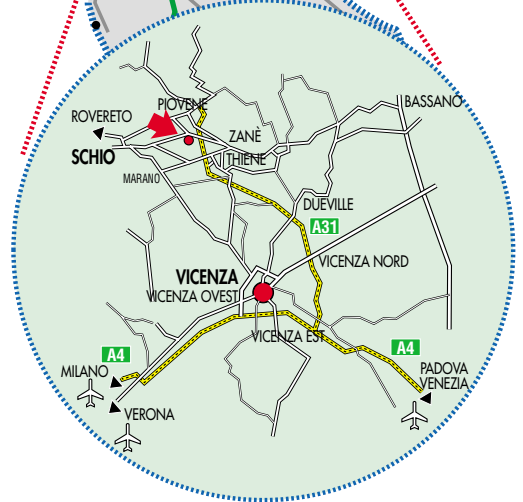

POLIDORO

POLIDORO S.p.A.
Via Lago di Misurina, 76 - Z.I.
36015 SCHIO (VI) Italia - C.P. 297
Telefono: 0039-0445.678678 r.a. - Fax: 0039-0445.678679
http://www.polidoro.com - e.mail: polidoro@polidoro.com

POLIDORO USA inc.
P.O. Box 728 Oceanside, CA 92054
Telephone (760) 433-1739 - Telefax (760) 967 - 7424
Warehouses: Nashville, TN - Los Angeles, CA
e-mail: polidoroua@polidoro.com